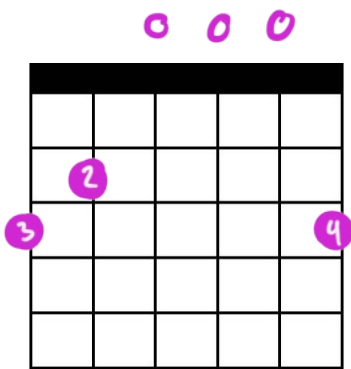

Key of: **G**
BPM:
Song: *Cowboy Chords*

**SLOW
PLUS UGLY
EQUALS
AWESOME**

Notes: Clear Clean Notes
Lot's of Grace!
Play on your Finger tips!

G

Am

Bm

C

D