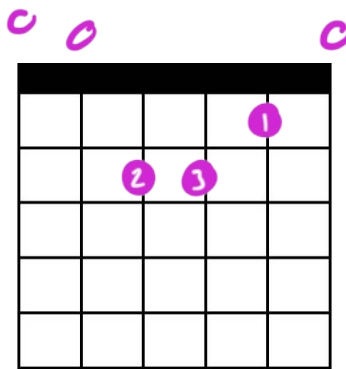

Key of: **G**
BPM:
Song: *Cowboy Chords*

**SLOW
PLUS UGLY
EQUALS
AWESOME**

Notes: Clear Clean Notes
Lot's of Grace!
Play on your Finger tips!

G

Am

Bm

C

D