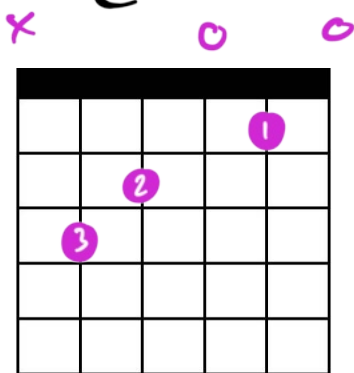

Key of: **G**
BPM:
Song: *Cowboy Chords*

**SLOW
PLUS UGLY
EQUALS
AWESOME**

Notes: Clear Clean Notes
Lot's of Grace!
Play on your Finger tips!

G

Am

Bm

C

D