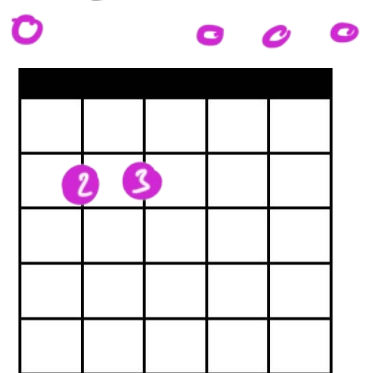

Key of: **G**
BPM:
Song: *Cowboy Chords*

**SLOW
PLUS UGLY
EQUALS
AWESOME**

Notes: Clear Clean Notes
Lot's of Grace!
Play on your Finger tips!

G

Am

Bm

C

D

Em

D/F#