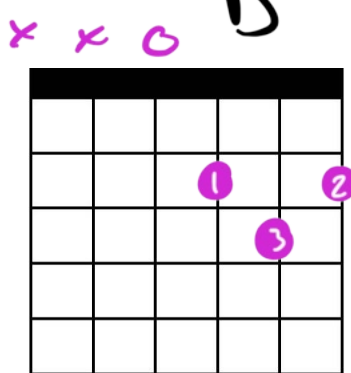

Key of: **G**
BPM:
Song: *Cowboy Chords*

**SLOW
PLUS UGLY
EQUALS
AWESOME**

Notes: Clear Clean Notes
Lot's of Grace!
Play on your Finger tips!

G

Am

Bm

C

D