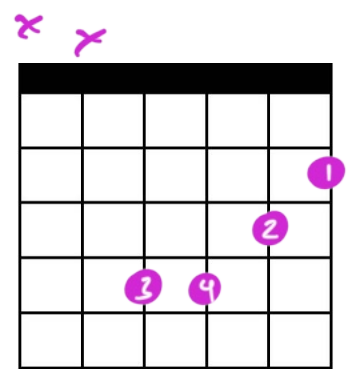

Key of: **G**
BPM:
Song: *Cowboy Chords*

**SLOW
PLUS UGLY
EQUALS
AWESOME**

Notes: Clear Clean Notes
Lot's of Grace!
Play on your Finger tips!

G

Am

Bm

C

D